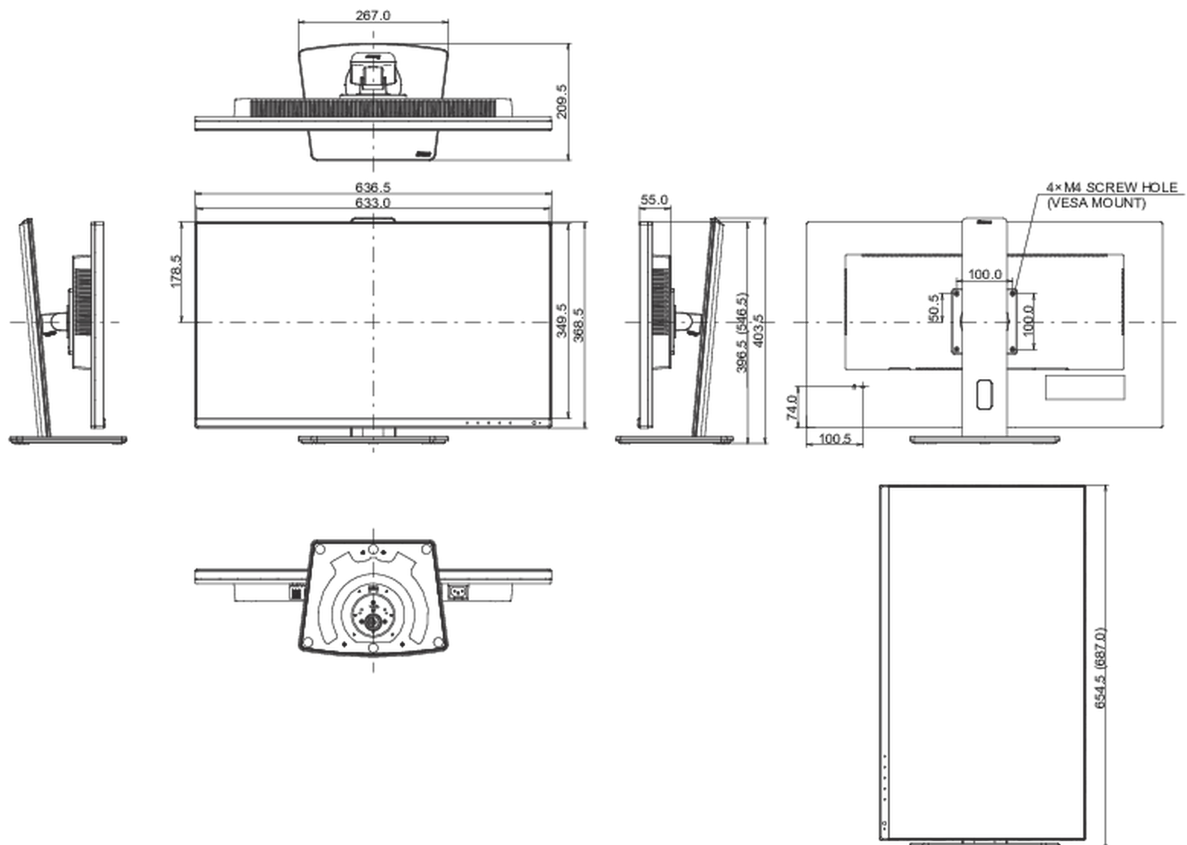

04 MECHANICAL

Display position adjustments	height, swivel, tilt, pivot (rotation both sides)
Height adjustment	150mm
Rotation (PIVOT function)	90°
Swivel stand	90°; 45 ° left; 45° right
Tilt angle	23° up; 5° down
VESA mounting	100 x 100mm
Cable management system	yes

Product dimensions W x H x D	636.5 x 396.5 (546.5) x 209.5mm
Box dimensions W x H x D	723 x 436 x 163mm
Weight (without box)	6.9kg
Weight (with box)	8.9kg
EAN code	4948570121519

All trademarks and registered trademarks acknowledged. E & O E. Specification subject to change without notice. All LCD's comply with ISO-9241-307:2008 in connection with pixel defects.